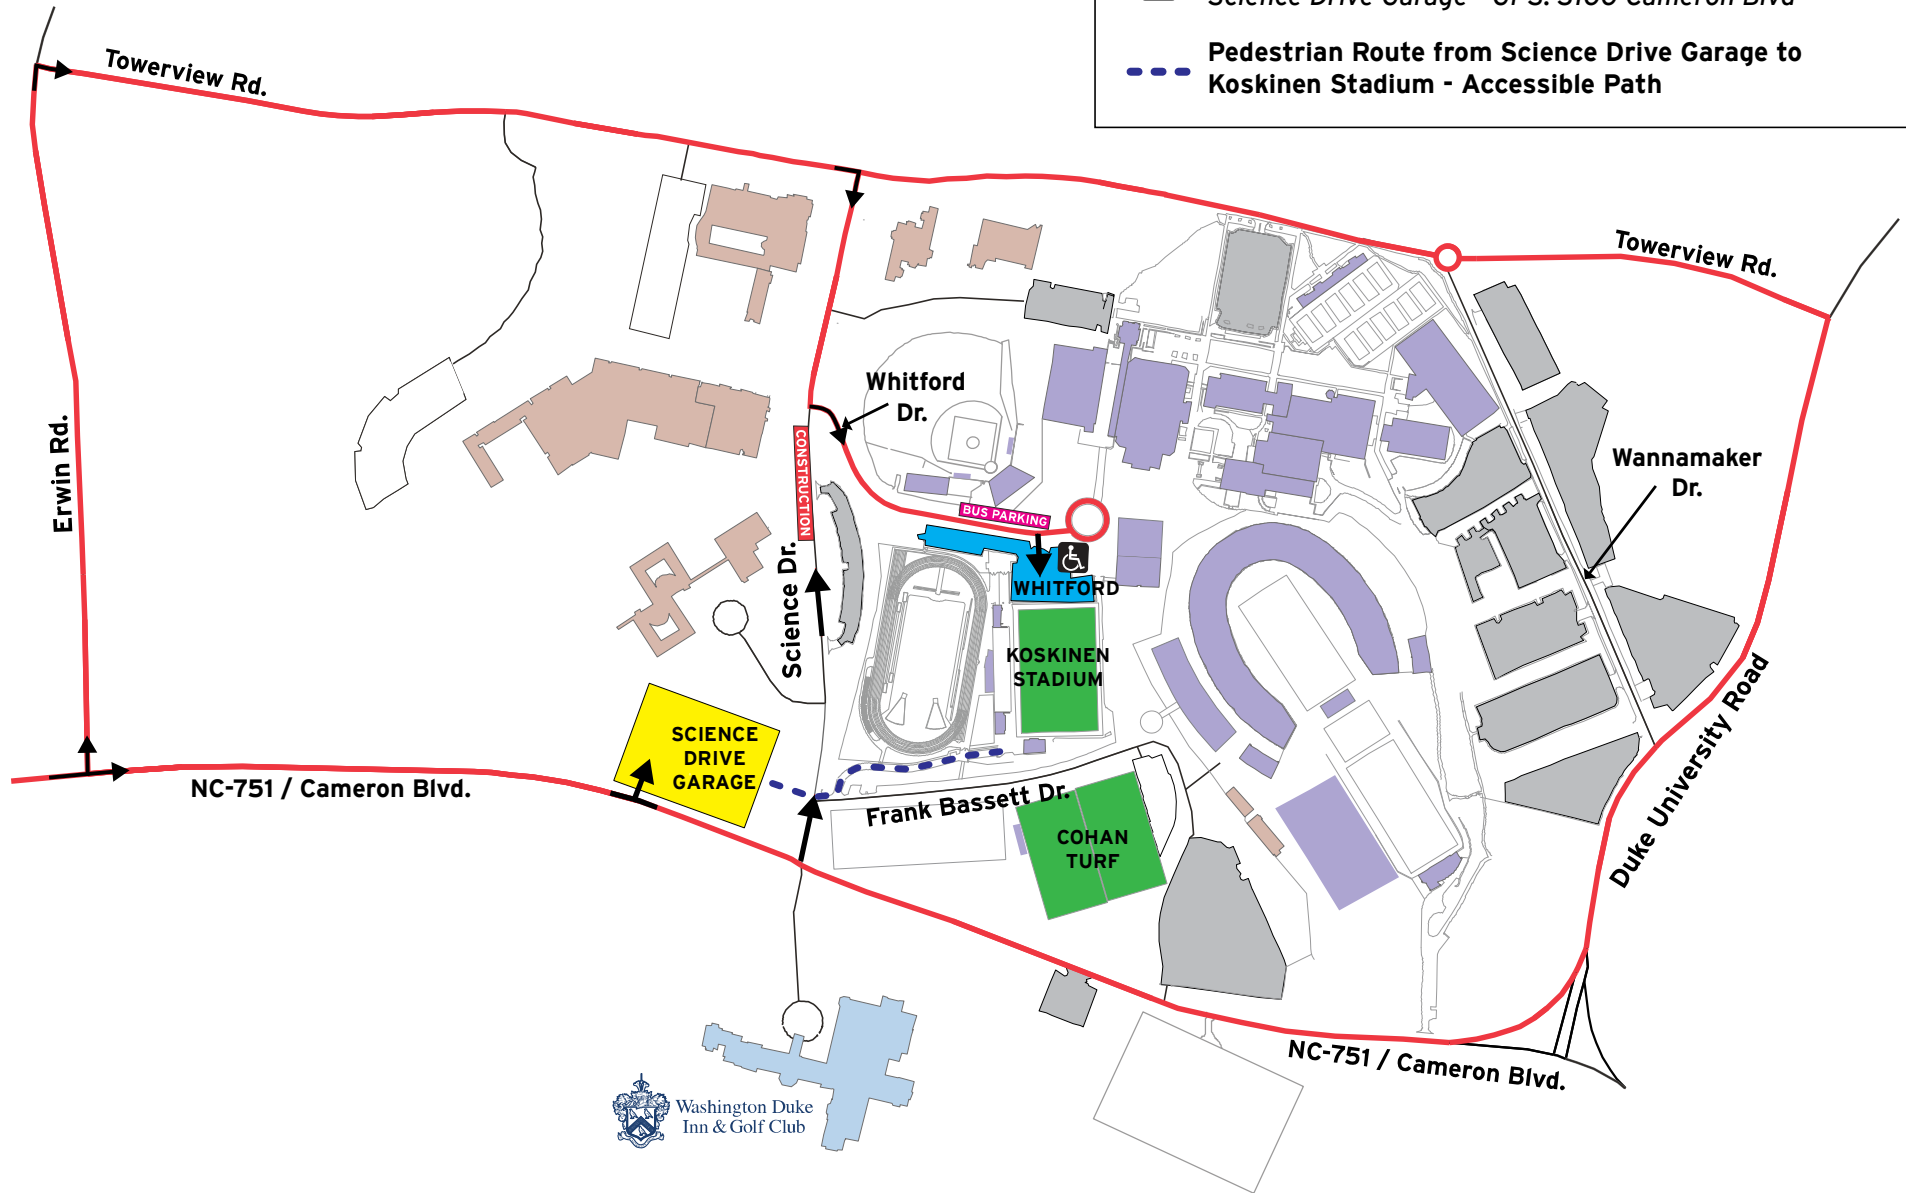

# BULL CITY ALL-STAR GAMES

## KOSKINEN STADIUM, DUKE UNIVERSITY

### FACILITY & PARKING MAP

- General Public Accessible Parking & VIP Parking  
Whitford Lot - GPS: 110 Whitford Drive
- General Public Parking - Staff, Media, Players, Family, Fans  
Science Drive Garage - GPS: 3100 Cameron Blvd
- - - Pedestrian Route from Science Drive Garage to Koskinen Stadium - Accessible Path

**Notes:**  
 Buses & trucks will not be able to turn left on Science Drive due to construction. Drivers may enter Whitford Drive via Erwin Road and Duke University Road.

All parking is first come, first serve. There is no tailgating permitted in Science Drive Garage.